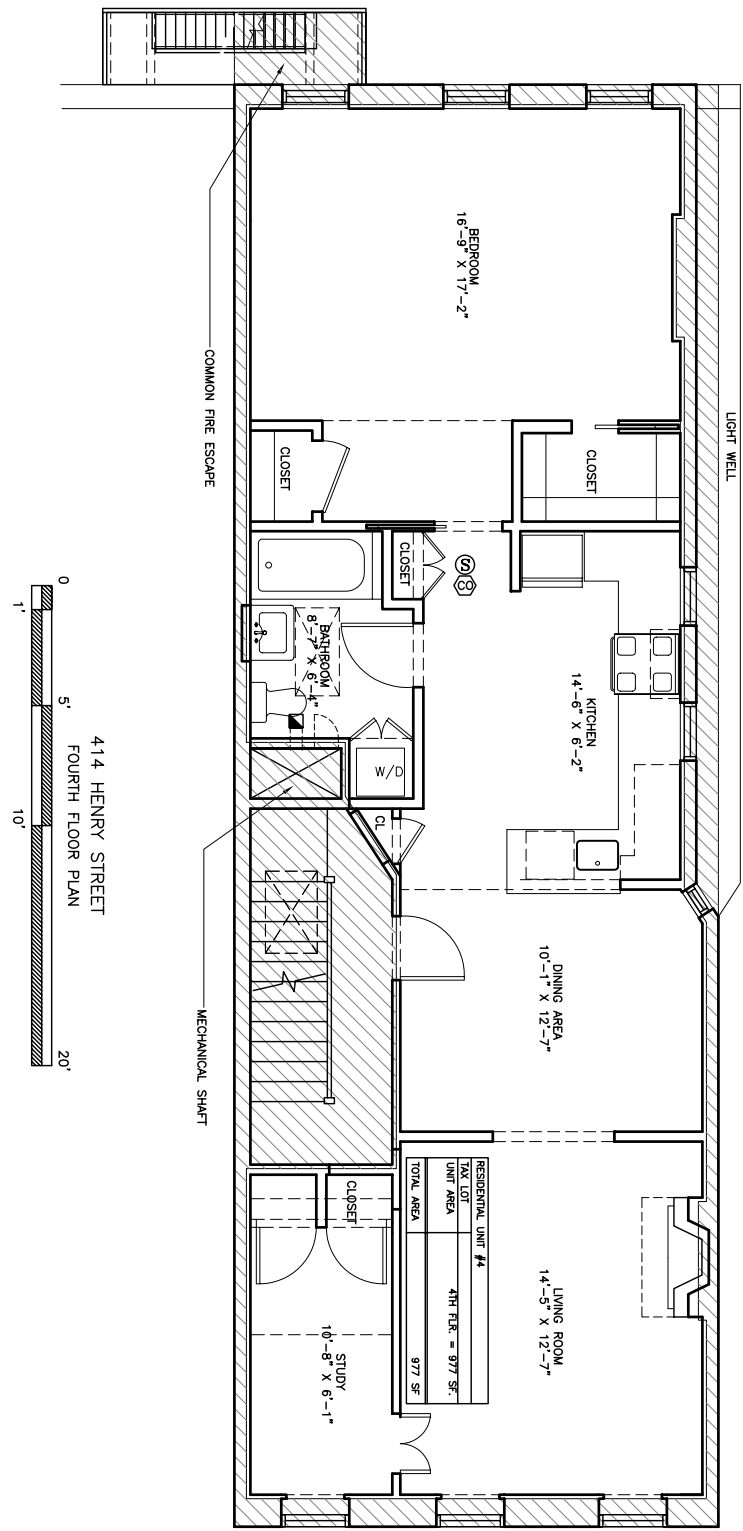

REVISED 5-30-2007

414 HENRY STREET BROOKLYN NY 11201
UNIT # 4
FOURTH FLOOR AREA (977 SF.)