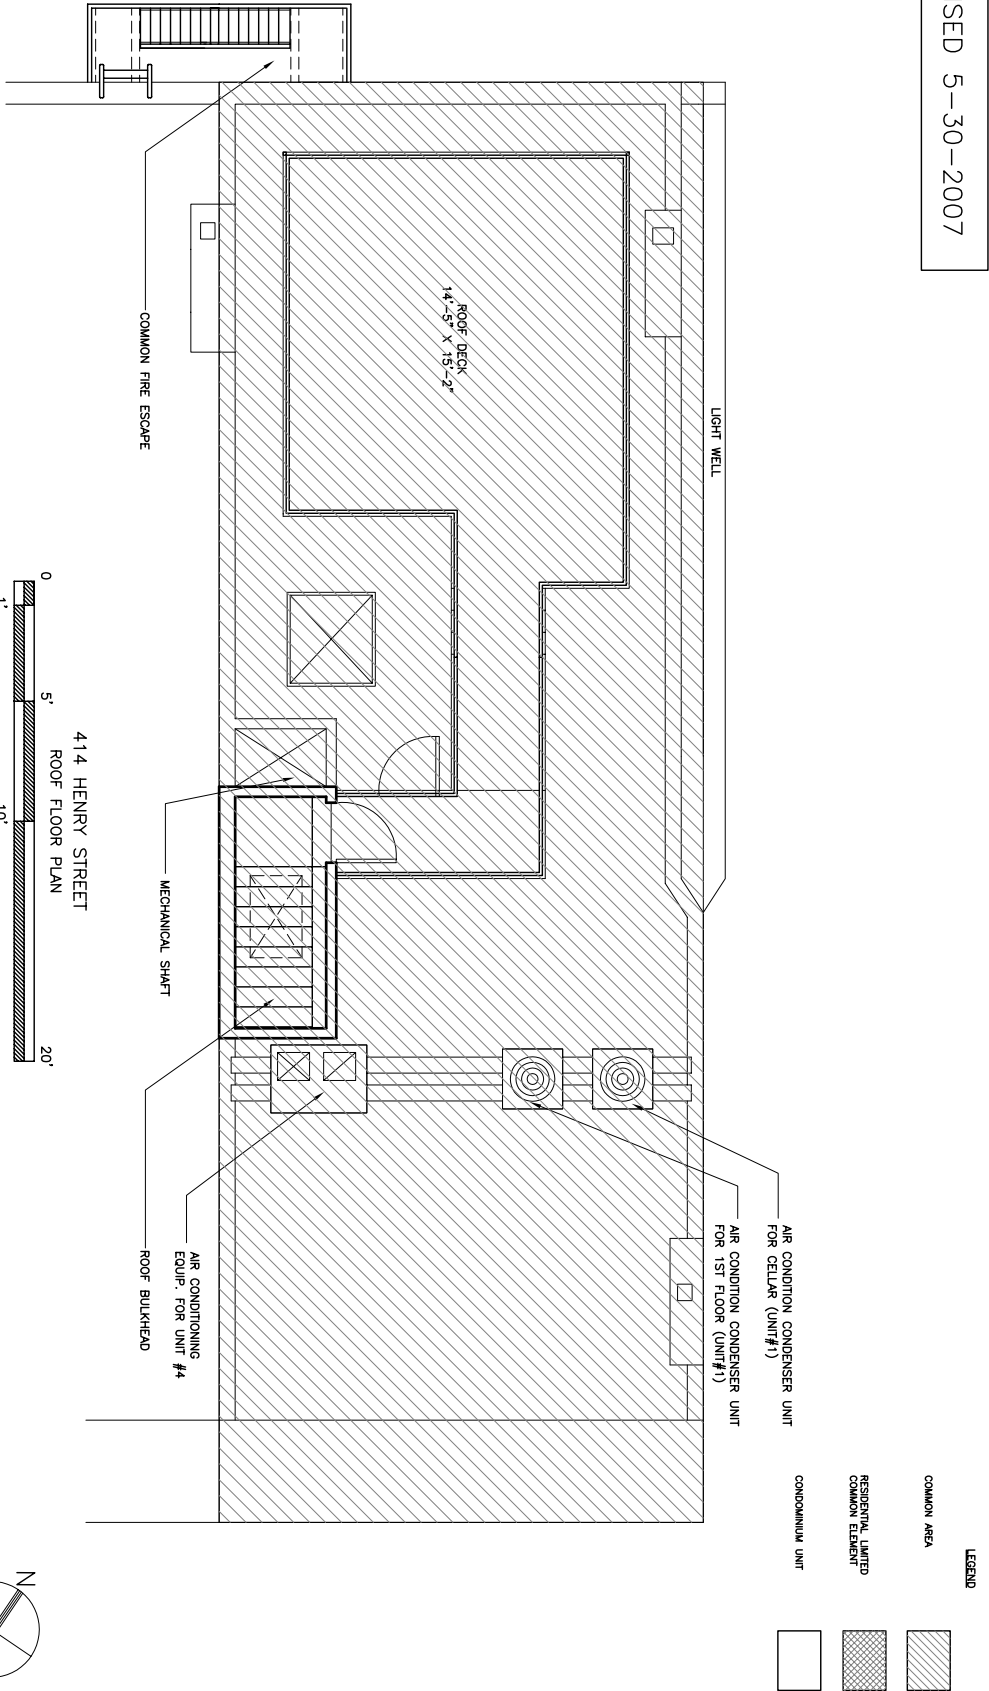

REVISED 5-30-2007

414 HENRY STREET BROOKLYN NY 11201
ROOF PLAN