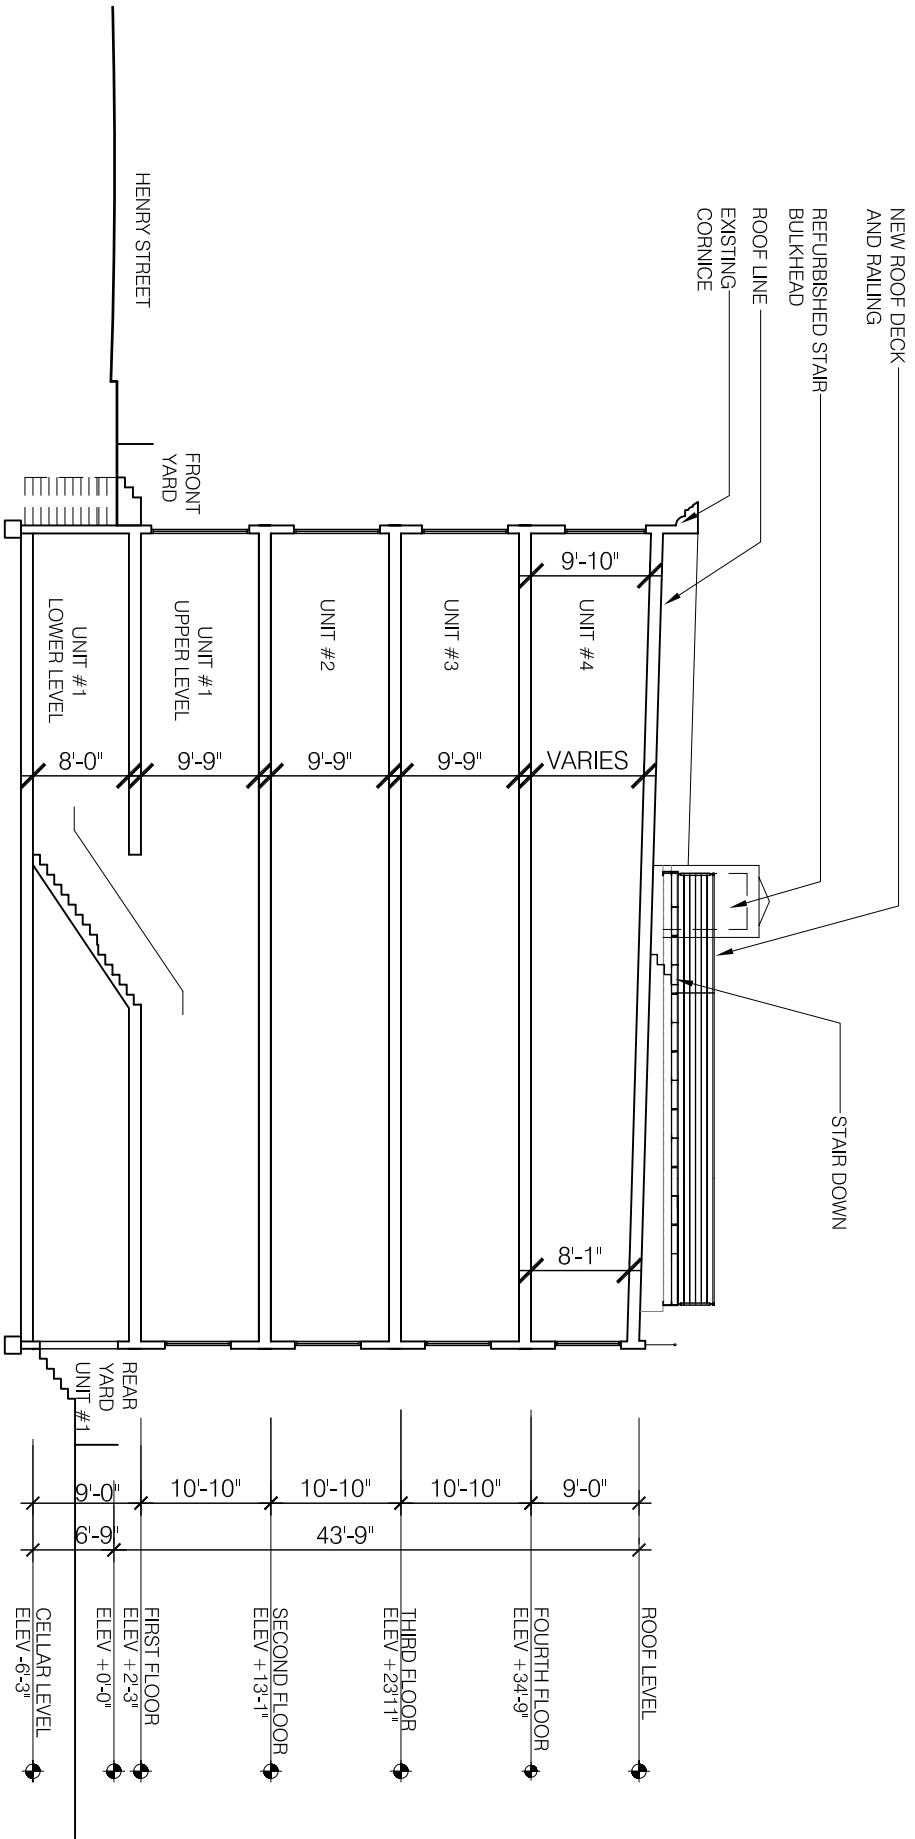

REVISED 5-30-2007

414 HENRY STREET BROOKLYN NY 11201
BUILDING SECTION