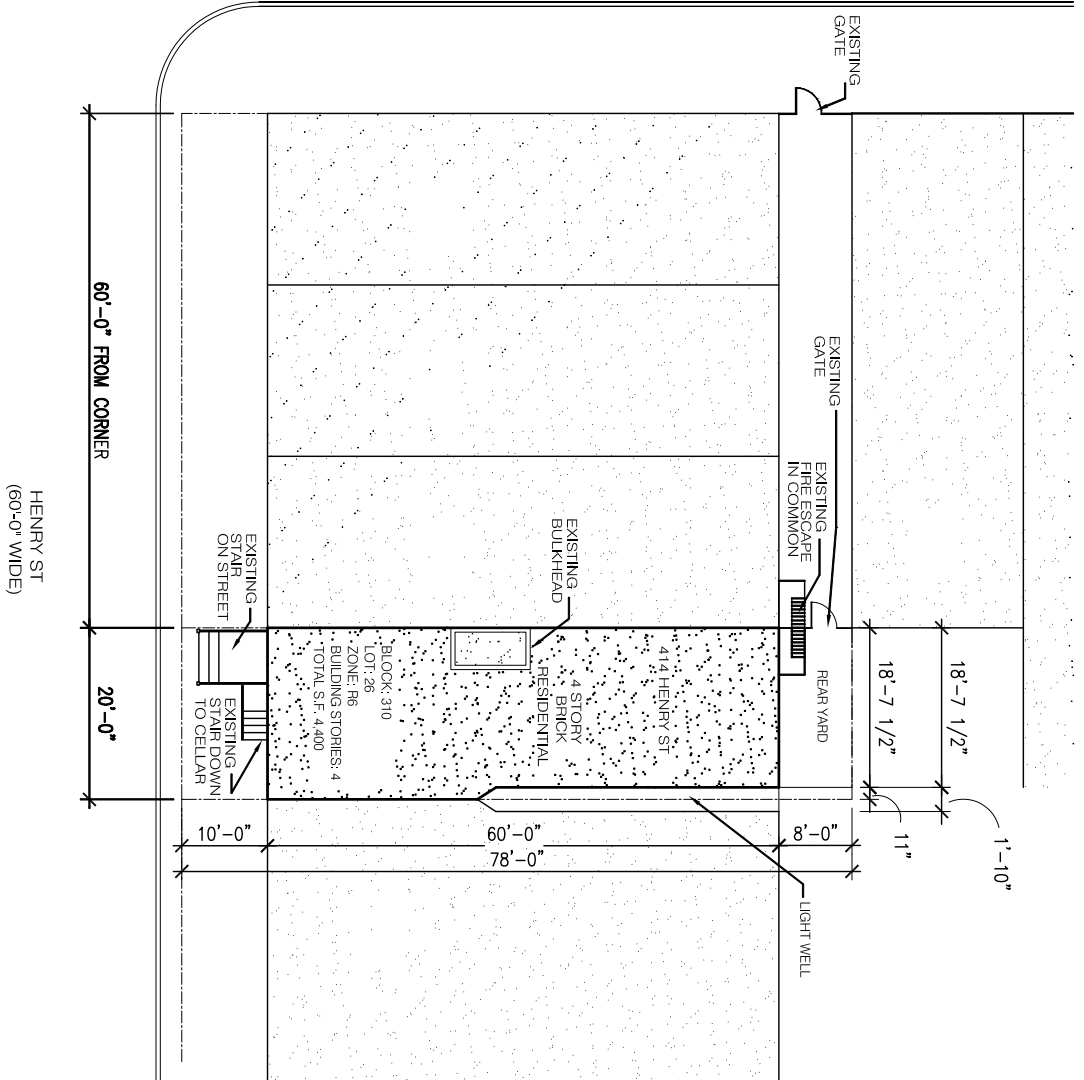

KANE ST  
(60'-0" WIDE)

REVISED 5-30-2007

414 HENRY STREET BROOKLYN NY 11201  
SITE PLAN  
N.T.S